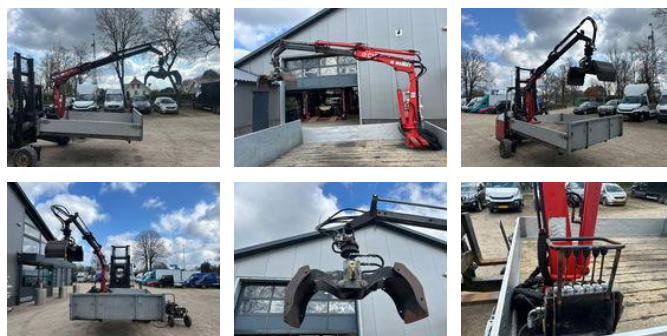

## Diversen OPZETBAK met kraan voor BE-trekker

### General features

|             |                         |
|-------------|-------------------------|
| Brand       | Diversen                |
| Subcategory | Light duty tractor unit |
| Condition   | Used                    |
| Reference   | 1444                    |

# Diversen OPZETBAK met kraan voor BE-trekker

## Description

galvanized loading platform Suitable for a BE tractor equipped with: aluminium hatches easy to place and remove with a forklift brand Veldhuizen Maxilift loading crane year of construction 2008 Type C12 max lifting capacity 970kg clamp bucket pto from the car We offer you the loading platform in the described version with a bucket size of: - 2.50 x 2.10 mtr. (empty weight ± 380 kg) suitable for: - Iveco Daily single cabin, wheelbase 3.00 mtr. - Iveco Daily double cabin, wheelbase 3.75 mtr. price platform € 8000,- euro excluding VAT