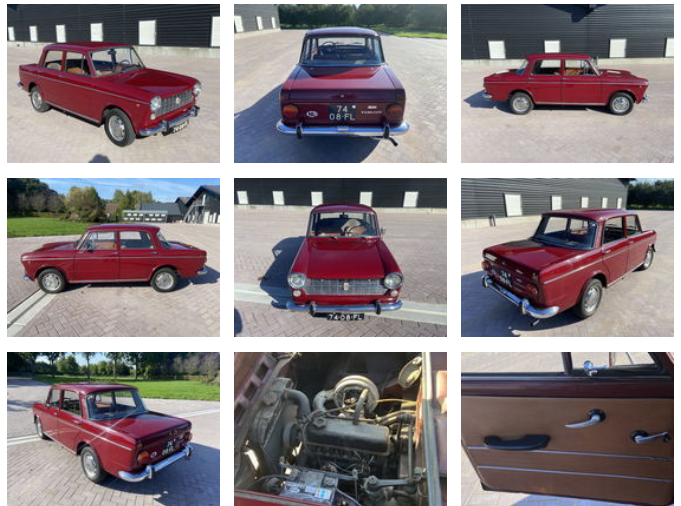

Fiat 1100 1100 r

General features

Brand	Fiat
Model	1100
Subcategory	Other cars
Licence plate	7408FL
Odometer reading	88.586km
Construction year	1968
Date of first registration	25-04-1968
Color	Red
Condition	Used
Fuel	Petrol
Emission class	Euro 0
Reference	544

Characteristics

Empty weight	840kg
Length	0cm
Width	0cm
Door count	4

Fiat 1100 1100 r

Accessories