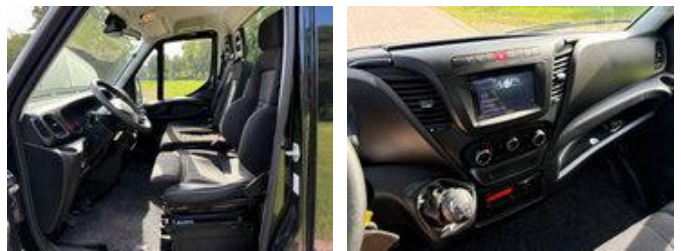

Iveco Daily 40C17 Be trekker 8.6 TON EURO 5

General characteristics

Brand	Iveco
Model	Daily 40C17
Subcategory	Light duty tractor unit
License plate	VT-248-T
Meter reading	145.625km
Year of construction	2016
Date of first registration	26-02-2016
Colour	Black
Condition	Used
Fuel	Diesel
Emission class	Euro 5
Reference	1796

Properties

Single weight	2.120kg
GVW	8.620kg
Cabin	Crewcab
Number of doors	2
Cylinder capacity	2.998cc

Iveco Daily 40C17 Be trekker 8.6 TON EURO 5

Technical specifications

Number of axes	2
Transmission	Manual transmission
Assets	125

Description

Iveco Daily 40C17 Mini Tractor Unit License plate VT-248-T Year of manufacture: February 26, 2016 MOT valid until: February 26, 2027 125 kW / 170 hp Mileage: 145,625 km Electric windows and mirrors Heated mirrors Cruise control Air conditioning Manual transmission 6 gears 3-liter engine 4 cylinders Gross vehicle weight: 8,620 kg Towing capacity: 6,400 kg 3-person cab Central locking Price of tractor unit: €29,500 plus VAT

Accessories

- Bluetooth
- Air Suspension Seats
- Heated Mirrors
- Electrically operated windows
- Radio/cassette player
- Trailer coupling